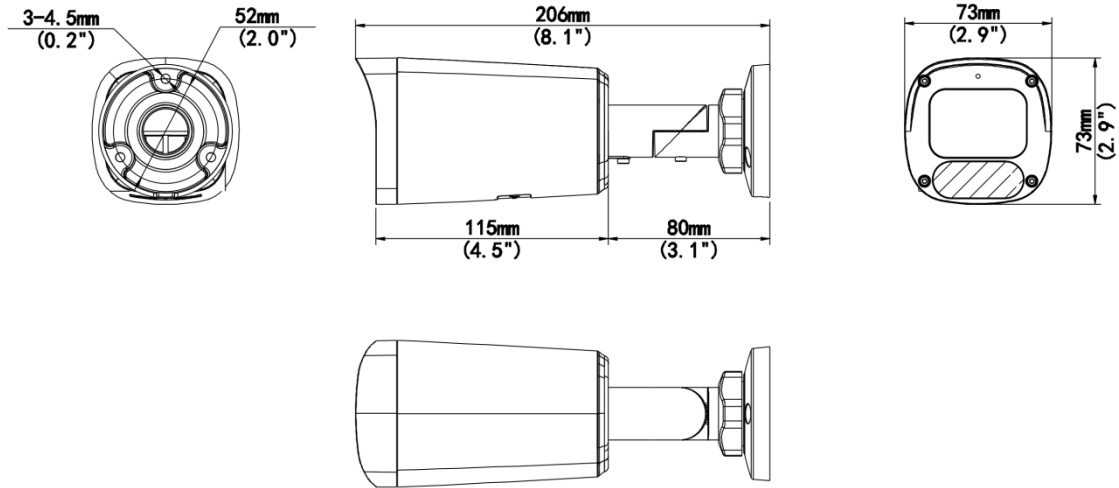

Dimensions

Accessories

TR-JB05-B-IN

Small Bullet Junction Box(Elegant White)

TR-UC08-C

Bullet&Dome Corner Mounting Bracket

TR-UP06-C-IN

Pole Mounting Bracket for Bullet Junction
Box Only

TR-A01-IN

NPT 3/4" Waterproof Cable Gland